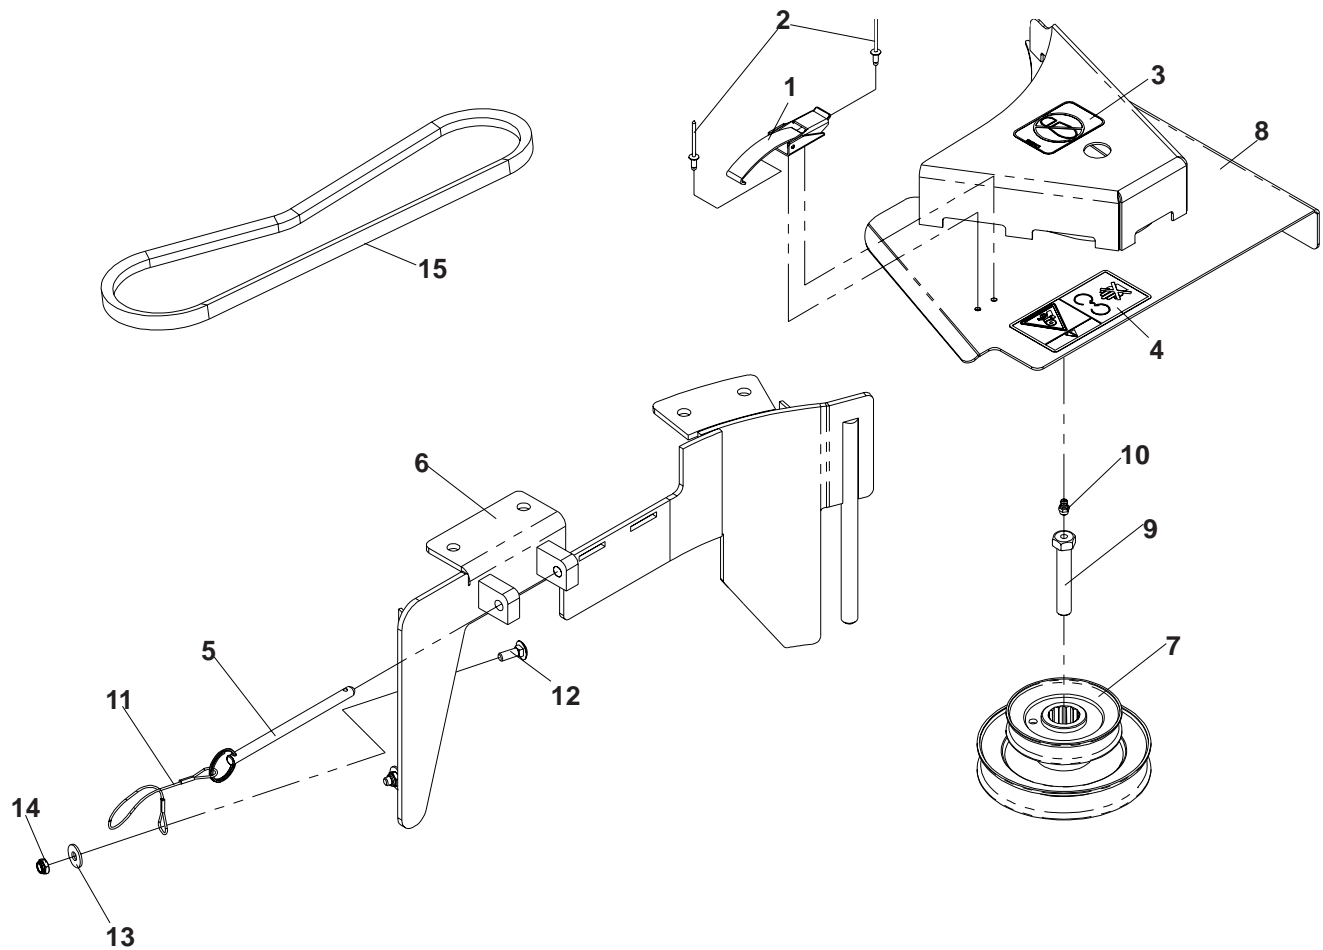

DRIVE KIT ASSEMBLY

(539) 111275 - 42 INCH DECK

ITEM	PART NO.	QTY	DESCRIPTION
1	539109660	1	DRAW LATCH
2	539110740	2	RIVET, BLIND, DOME STYLE, 5/32 DIA.
3	539105743	1	DECAL, NO STEP
4	539105744	1	DECAL, DANGER BELT DRIVES
5	539111270	1	PIN
6	539111236	1	BLOWER DECK PLATE, 42/48
7	539111255	1	PULLEY, STACKED DOUBLE, 42/48
8	539111271	1	BELT SHIELD W/DECALS & LATCH, 42"
9	539108951	1	HCS, 7/16-20 X 2 1/2, GR5, SPEC.
10	539976998	1	ZERK
11	539102563	1	LANYARD
12	539990074	4	RHSNB, 1/4-20 X 3/4, GR2
13	539990598	4	WASHER, 1/4
14	539108120	4	NUT, 1/4C, THIN NYLOC
15	539111304	1	BELT

DRIVE KIT ASSEMBLY

(539) 111276 - 48 INCH DECK

ITEM	PART NO.	QTY	DESCRIPTION
1	539109660	1	DRAW LATCH
2	539110740	2	RIVET, BLIND, DOME STYLE, 5/32 DIA.
3	539105743	1	DECAL, NO STEP
4	539105744	1	DECAL, DANGER BELT DRIVES
5	539111270	1	PIN
6	539111236	1	BLOWER DECK PLATE, 42/48
7	539111255	1	PULLEY, STACKED DOUBLE, 42/48
8	539111272	1	BELT SHIELD W/DECALS & LATCH, 48"
9	539108951	1	HCS, 7/16-20 X 2 1/2, GR5, SPEC.
10	539976998	1	ZERK
11	539102563	1	LANYARD
12	539990074	4	RHSNB, 1/4-20 X 3/4, GR2
13	539990598	4	WASHER, 1/4
14	539108120	4	NUT, 1/4C, THIN NYLOC
15	539111305	1	BELT

DRIVE KIT ASSEMBLY

(539) 111277 - 52 INCH DECK

ITEM	PART NO.	QTY	DESCRIPTION
1	539109660	1	DRAW LATCH
2	539110740	2	RIVET, BLIND, DOME STYLE, 5/32 DIA.
3	539105743	1	DECAL, NO STEP
4	539105744	1	DECAL, DANGER BELT DRIVES
5	539111270	1	PIN
6	539111264	1	BLOWER DECK PLATE, 52
7	539111256	1	PULLEY, STACKED DOUBLE, 52
8	539111273	1	BELT SHIELD W/DECALS & LATCH, 52
9	539108951	1	HCS, 7/16-20 X 2 1/2, GR5, SPEC.
10	539976998	1	ZERK
11	539102563	1	LANYARD
12	539990074	4	RHSNB, 1/4-20 X 3/4, GR2
13	539990598	4	WASHER, 1/4
14	539108120	4	NUT, 1/4C, THIN NYLOC
15	539111306	1	BELT