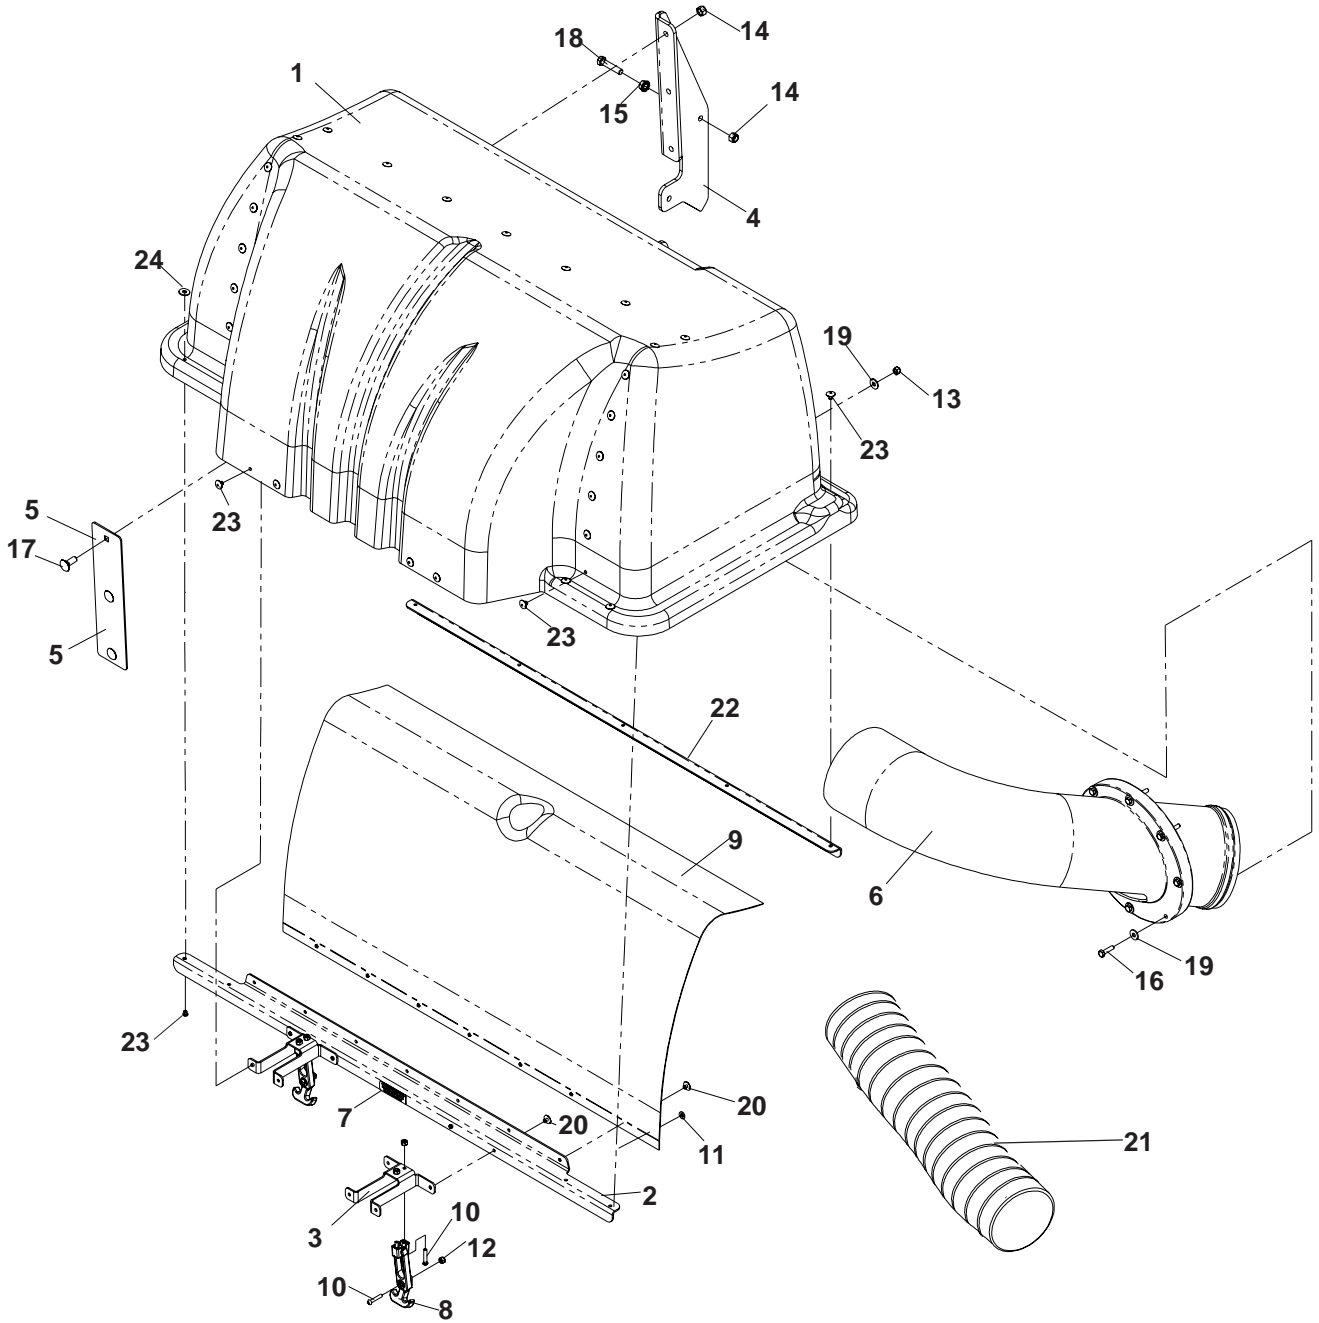

Collection System

Parts Manual

**Models: 111280 / HCS9
111281 / HCS13**

(03/31/05)

HOOD ASSEMBLY

HOOD ASSEMBLY

ITEM	PART NO.	QTY	DESCRIPTION
1	539111172	1	HOOD
2	539111174	1	HOOD SUPPORT
3	539111175	2	SUPPORT, DRAW LATCH
4	539111177	2	HOOD HINGE
5	539111181	2	MOUNT PLATE
6	539111182	1	INLET TUBE
7	539111260	1	DECAL, VENTILATION
8	539200478	2	DRAW LATCH, FLEXIBLE T-HANDLE
9	539111183	1	MESH, POLY DIAMOND
10	539111186	6	SCREW, #10-24 X 1 1/8, MACH.
11	539105408	21	WASHER, #10
12	539976977	6	NUT, #10-24, NYLOC
13	539976978	8	NUT, 1/4C, NYLOC
14	539976979	8	NUT, 3/8C, NYLOC
15	539990613	2	NUT, 3/8C
16	539991003	8	HCS, 1/4-20 X 1 3/4
17	539990645	6	RHSNB, 3/8-16 X 1
18	539990730	2	HCS, 3/8-16 X 1 3/4
19	539990598	16	WASHER, 1/4
20	539102744	11	RIVET, 3/16 X 1/4
21	539111287	1	HOSE, 58", MODEL HCS13
	539111314	1	HOSE, 54", MODEL HCS9
22	539111339	1	HOOD SUPPORT, REAR
23	539200684	30	RIVET, 1/4 STAVEX
24	539110033	8	WASHER, #10

HITCH ASSEMBLY

HITCH ASSEMBLY

ITEM	PART NO.	QTY	DESCRIPTION
1	539111155	1	HITCH
2	539111190	1	LATCH
3	539977250	2	SPRING
4	539111157	1	MOUNT Z BRACE
5	539111167	1	SEAL, RUBBER
6	539111158	2	SUPPORT, OUTER
7	539111162	2	SUPPORT ARM
8	539111267	2	BRACKET, SUPPORT
9	539111171	1	SEAL STRAP
10	539990580	3	HCS, 1/4-20 X 3/4
11	539990563	20	HCS, 3/8-16 X 1
12	539990655	2	HCS, 3/8-16 X 1 1/2
13	539108369	2	HCS, 1/2-13 X 1 1/4
14	539976978	3	NUT, 1/4C, NYLOC
15	539976979	22	NUT, 3/8C, NYLOC
16	539990254	4	WASHER, 1/2
17	539990613	2	NUT, 3/8C
18	539101331	2	NUT, 1/2C, NYLOC
19	539990625	4	NUT, 1/2, JAM
20	539111187	4	NUT, 1/2-13, WHIZLOCK

WEIGHT KIT

MODEL HCS13

ITEM	PART NO.	QTY	DESCRIPTION
1	539020255	1	WEIGHT BAR, FRONT
2	539111313	1	HOLD DOWN, WEIGHT BAR
3	539102049	2	CLEVIS PIN
4	539108096	2	SPRING RETAINER
5	539111259	2	WEIGHT KEEPER
6	539976979	4	NUT, 3/8, NYLOC
7	539990517	4	WASHER, 3/8
8	539000019	3	CAST COUNTERWEIGHT
9	539976941	4	HCS, 3/8-16 X 1 1/4, GR5