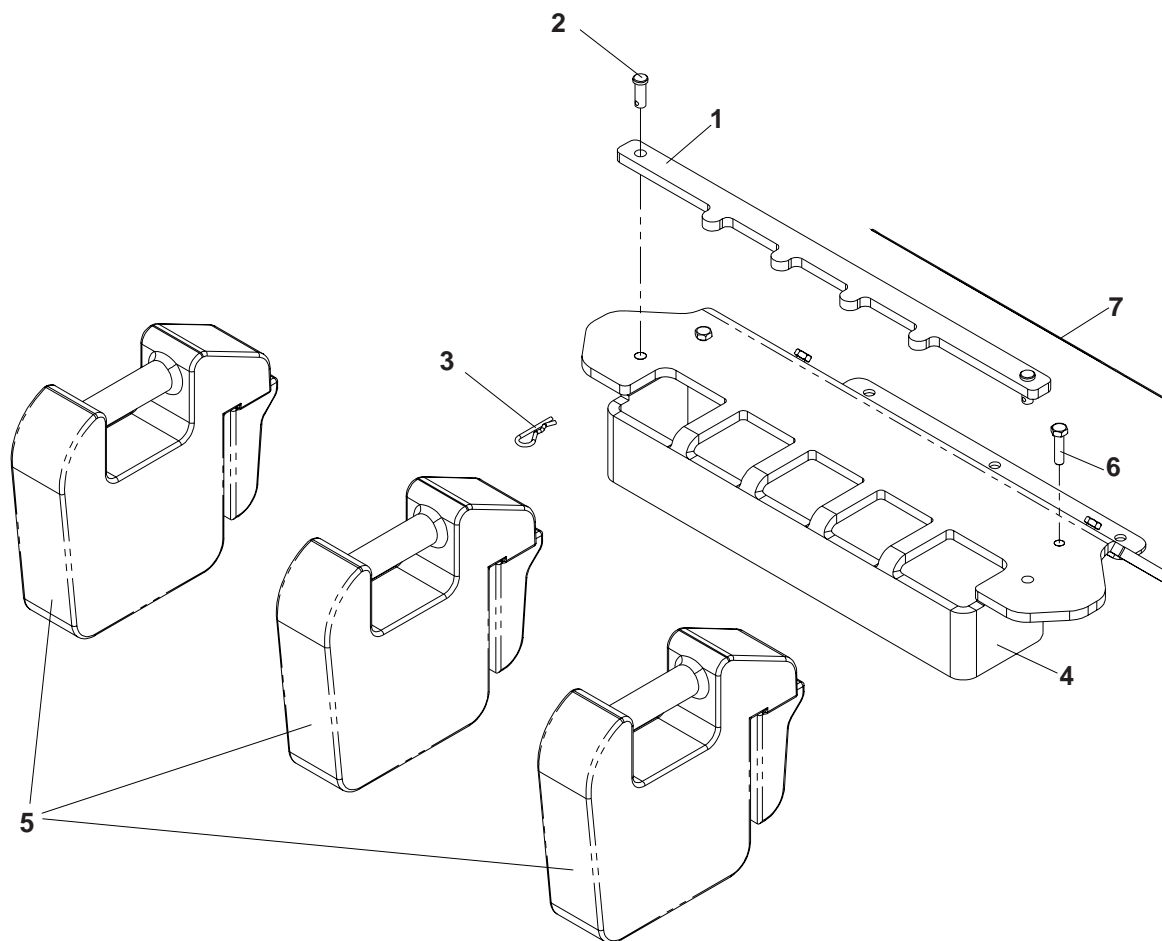

WEIGHT KIT

MODEL HCS9

ITEM	PART NO.	QTY	DESCRIPTION
1	539111313	1	HOLD DOWN, WEIGHT BAR
2	539102049	2	CLEVIS PIN
3	539108096	2	SPRING RETAINER
4	539111337	1	WEIGHT BAR
5	ER92531	3	CAST COUNTERWEIGHT
6	539990627	4	HCS, 5/16-18 X 1 1/4, GR5
7	539977778	1	PAD, ABRASIVE