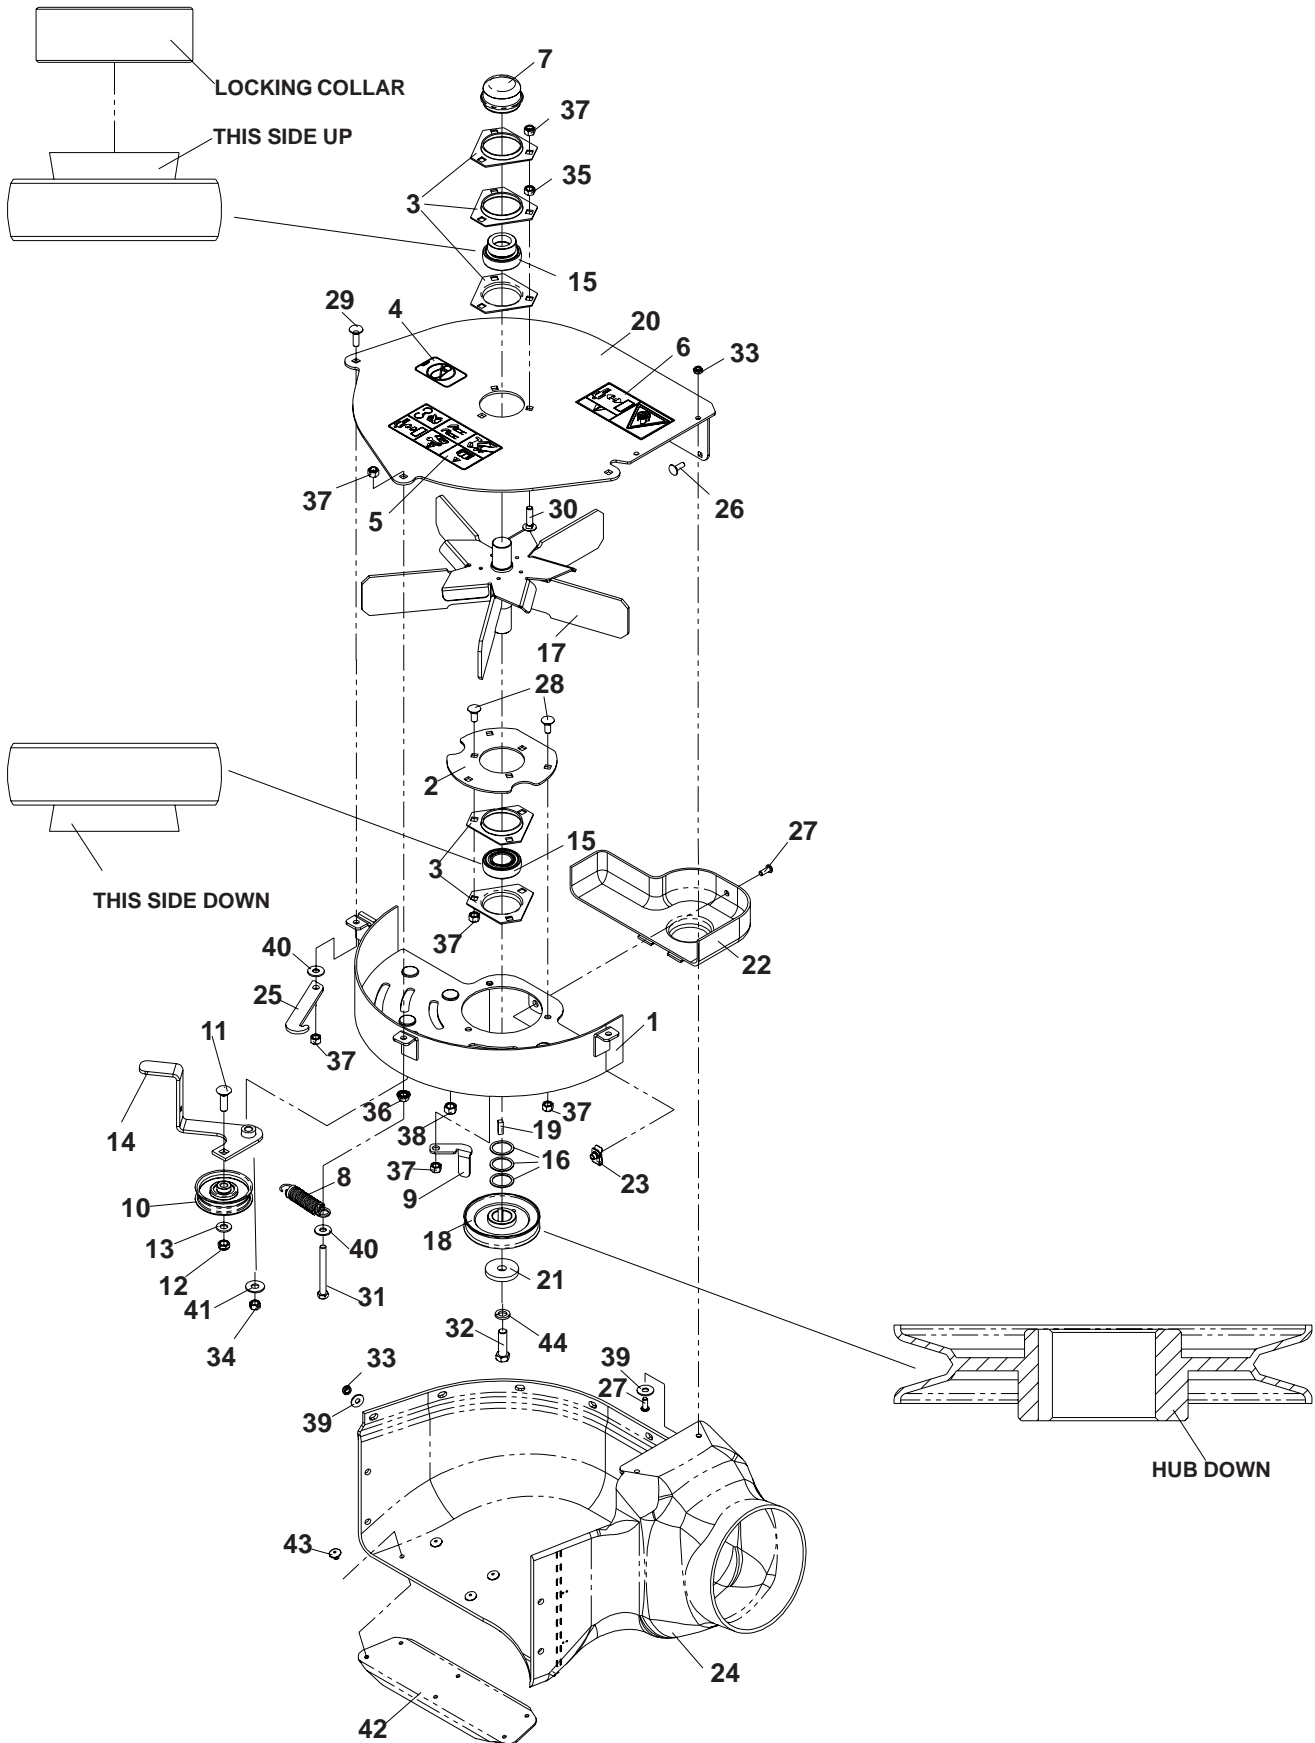

BLOWER ASSEMBLY

BLOWER ASSEMBLY

ITEM	PART NO.	QTY	DESCRIPTION
1	539111225	1	FLOOR WELDMENT
2	539111227	1	BEARING PLATE
3	539102691	5	FLANGETTE
4	539105743	1	DECAL, NO STEP
5	539105785	1	DECAL, WARNING
6	539106741	1	DECAL, SERVERING
7	539102535	1	GREASE CAP
8	539916159	1	SPRING
9	539111184	1	BELT GUIDE
10	539106721	1	IDLER
11	539100413	1	RHSNB, 3/8-16 X 1 1/4, GR5
12	539200282	1	NUT, 3/8-16, JAM NYLOC
13	539990122	1	WASHER, 3/8, SAE
14	539111218	1	IDLER ARM
15	539106786	2	BEARING
16	539102244	3	BUSHING, MACHINE, 18 GA
17	539111332	1	FAN WELDMENT
18	539106713	1	SHEAVE, 4"
19	539102067	1	KEY, 1/4" SQ. X 3/4"
20	539111331	1	FAN COVER
21	539106504	1	WASHER, HEAVY
22	539111228	1	PULLEY SHIELD
23	539110813	1	RETAINER, 1/4C, "U" TYPE
24	539111220	1	BLOWER HOUSING
25	539111265	1	KEEPER, IDLER
26	539990074	6	RHSNB, 1/4-20 X 3/4, GR2
27	539111229	3	SCREW, 1/4-20 X 5/8, BTN, SKT HD
28	539880316	7	RHSNB, 5/16 X 3/4
29	539990208	1	RHSNB, 5/16-18 X 1, GR5
30	539100472	3	RHSNB, 5/16C X 1 1/4
31	539101721	1	HCS, 5/16-18 X 2 3/4, GR5
32	539100141	1	HCS, 7/16-20 X 1 1/2, GR5
33	539108120	8	NUT, 1/4C, THIN NYLOC
34	53999184	1	NUT, 5/16C, CENTERLOCK
35	539990196	3	NUT, 5/16C
36	539990585	1	NUT, 5/16C
37	539990717	12	NUT, 5/16C, NYLOC
38	539976979	4	NUT, 3/8C, NYLOC
39	539990598	8	WASHER, 1/4
40	539990692	2	WASHER, 5/16
41	539990517	1	WASHER, 3/8
42	539111340	1	BLOWER SUPPORT
43	539102744	6	RIVET
44	539990247	1	LOCKWASHER, 7/16