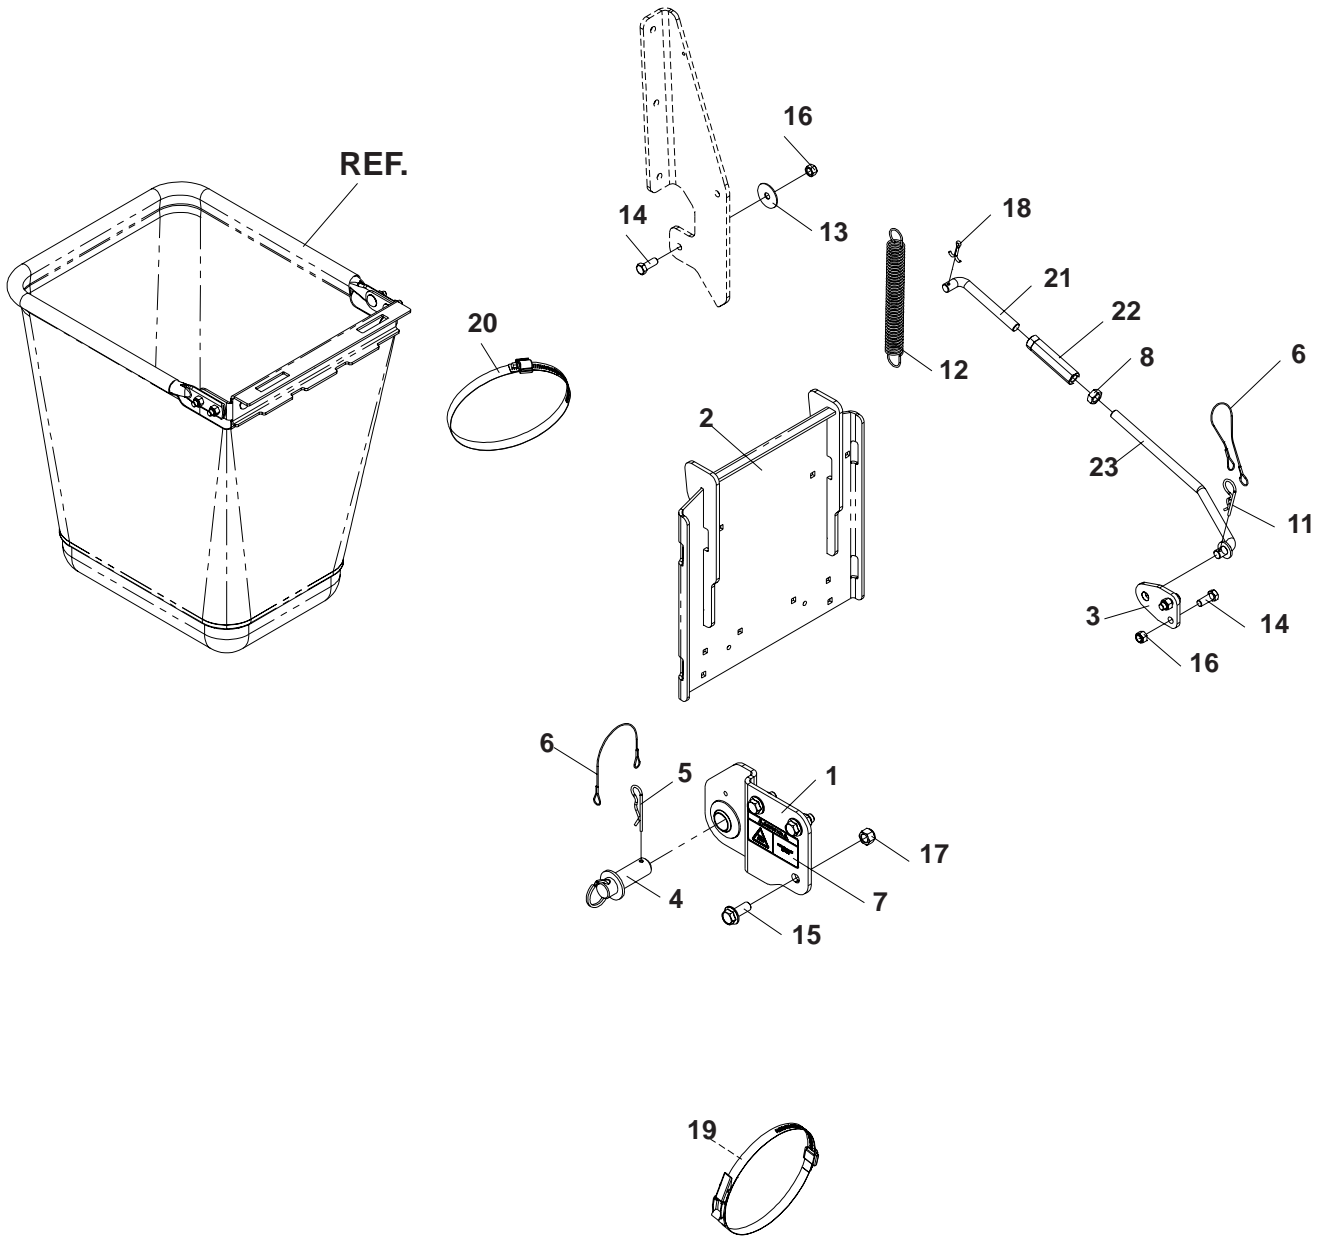

MOUNTING KIT

MODEL HCS9

MOUNTING KIT

MODEL HCS9

ITEM	PART NO.	QTY	DESCRIPTION
1	539111294	1	HITCH BRACKET W/DECALS, RIGHT
	539111203	1	HITCH BRACKET, LEFT (NOT SHOWN)
2	539111195	1	REAR GUARD
3	539111215	2	SUPPORT BRACKET
4	539111206	2	HITCH PIN
5	539111192	2	HAIRPIN
6	539102563	4	LANYARD
7	539111212	1	DECAL, HOT SURFACE
8	539108736	2	NUT, 1/2-20, HEX JAM
11	539976989	2	HAIRPIN #4
12	539111191	2	SPRING
13	539102998	2	FRICTION WASHER
14	539990563	6	HCS, 3/8-16 x 1, GR5
15	539990622	6	HFS, 1/2-13 X 1 1/2
16	539976979	6	NUT, 3/8C, NYLOC
17	539101331	6	NUT, 1/2C, NYLOC
18	539990654	2	COTTER PIN, 5/32 X 1 1/4
19	539109901	1	OVER CENTER BAND
20	539097076	1	HOSE CLAMP 6"-& 7"
21	539111208	2	SUPPORT LINKAGE, LH
22	539111207	2	TURNBUCKLE, 1/2"
23	539111209	2	SUPPORT LINKAGE