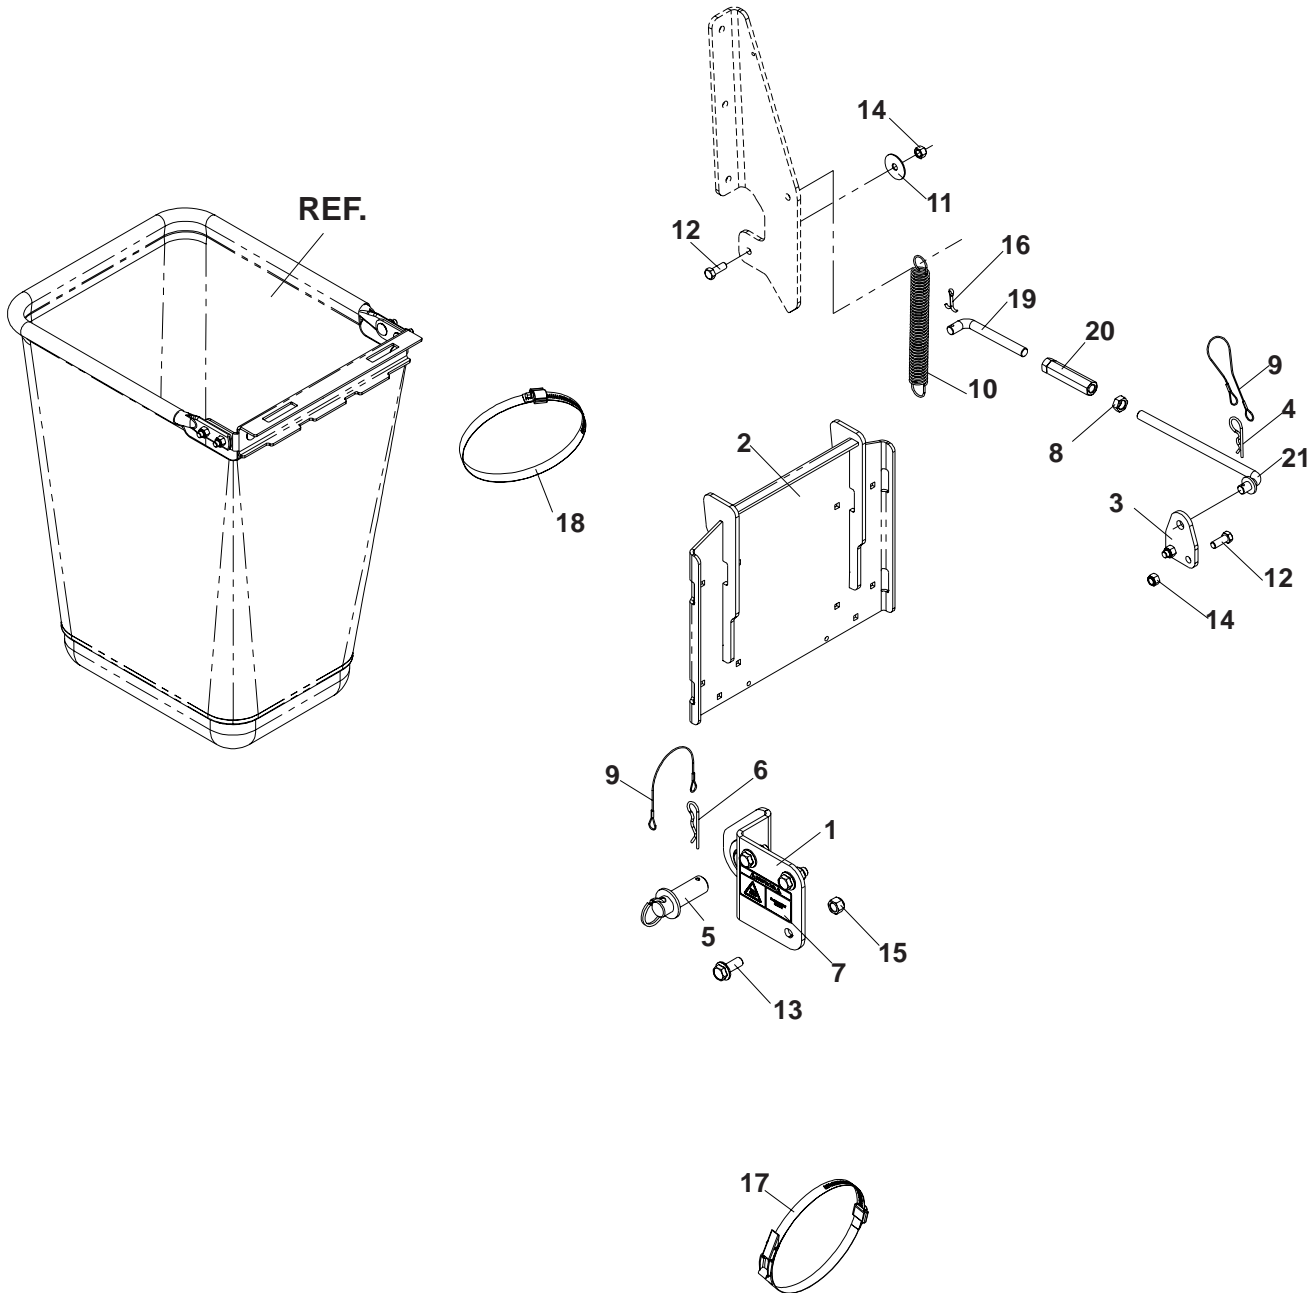

MOUNTING KIT

MODEL HCS13

MOUNTING KIT

MODEL HCS13

ITEM	PART NO.	QTY	DESCRIPTION
1	539111322	1	HITCH BRACKET, RIGHT, W/DECAL
	539111199	1	HITCH BRACKET, LEFT (NOT SHOWN)
2	539111197	1	REAR GUARD
3	539111215	2	SUPPORT BRACKET
4	539976989	2	HAIRPIN #4
5	539111206	2	HITCH PIN
6	539111192	2	HAIRPIN
7	539111212	1	DECAL, HOT SURFACE
8	539108736	2	NUT, 1/2-20, HEX JAM
9	539102563	4	LANYARD
10	539111191	2	SPRING
11	539102998	2	FRICTION WASHER
12	539990563	6	HCS, 3/8-16 x 1, GR5
13	539990622	6	HFS, 1/2-13 X 1 1/2
14	539976979	6	NUT, 3/8C, NYLOC
15	539101331	6	NUT, 1/2C, NYLOC
16	539990654	2	COTTER PIN, 5/32 X 1 1/4
17	539109901	1	OVER CENTER BAND
18	539097076	1	HOSE CLAMP 6"-& 7"
19	539111208	2	SUPPORT LINKAGE, LH
20	539111207	2	TURNBUCKLE, 1/2"
21	539111210	2	SUPPORT LINKAGE