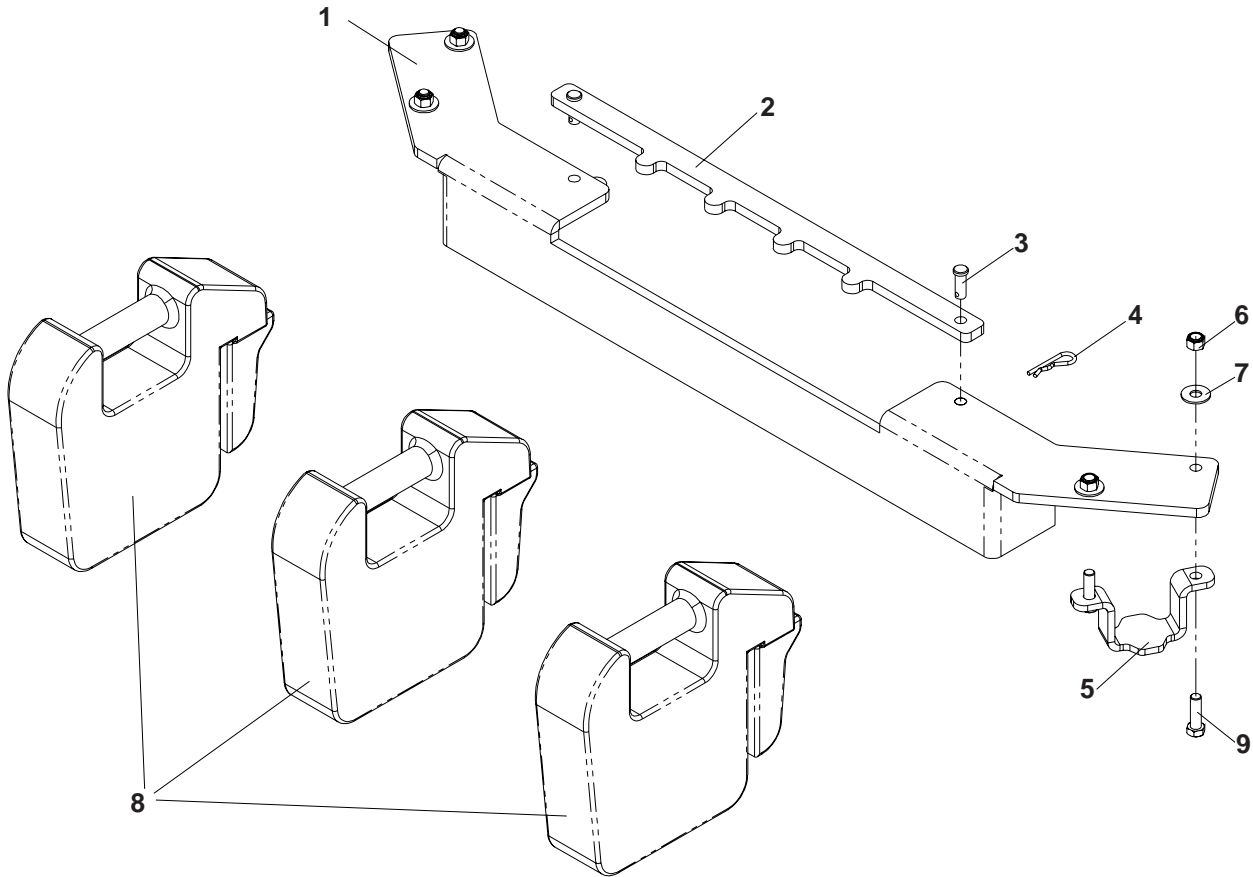

WEIGHT KIT

MODEL HCS13

ITEM	PART NO.	QTY	DESCRIPTION
1	539020255	1	WEIGHT BAR, FRONT
2	539111313	1	HOLD DOWN, WEIGHT BAR
3	539102049	2	CLEVIS PIN
4	539108096	2	SPRING RETAINER
5	539111259	2	WEIGHT KEEPER
6	539976979	4	NUT, 3/8, NYLOC
7	539990517	4	WASHER, 3/8
8	539000019	3	CAST COUNTERWEIGHT
9	539976941	4	HCS, 3/8-16 X 1 1/4, GR5