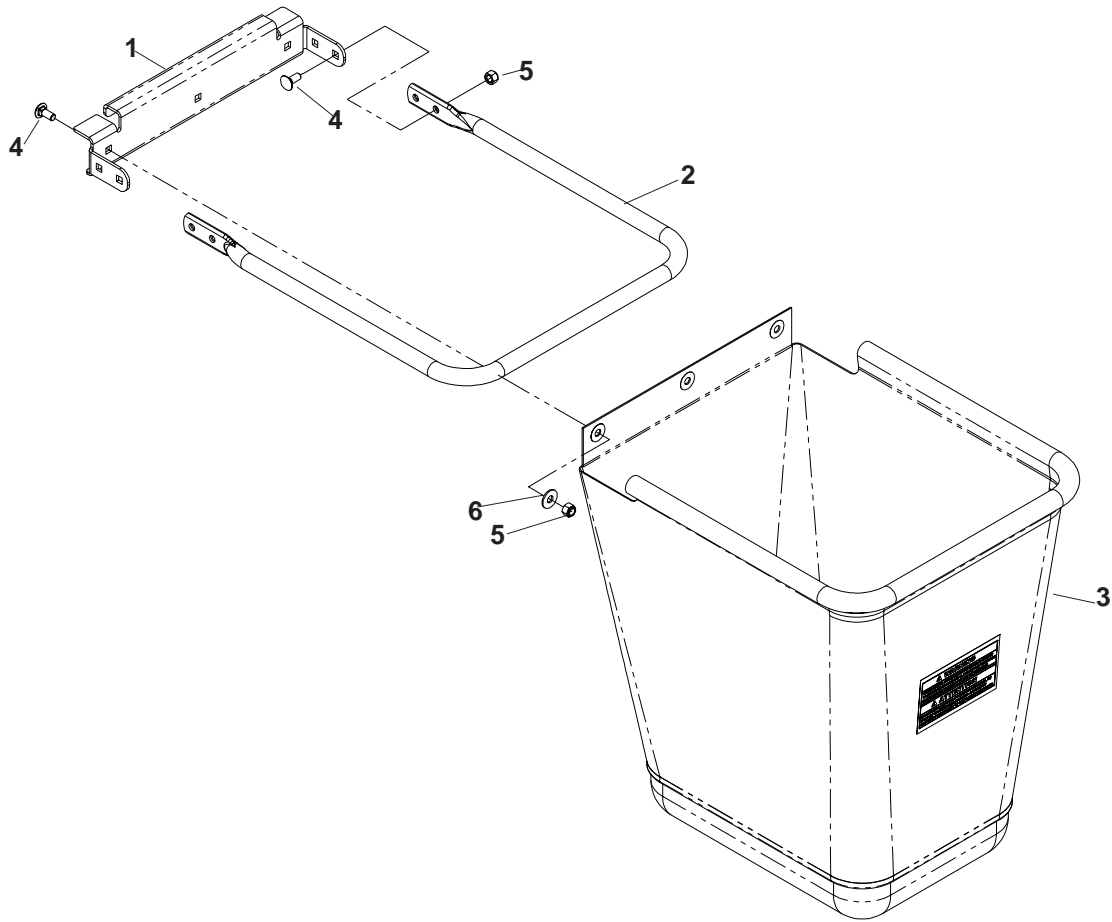

BAG ASSEMBLY

ITEM	PART NO.	QTY	DESCRIPTION
1	539110063	1	HANGER, BAG
2	539111166	1	TUBE, BAG FRAME
3	539111168	1	BAG, LARGE, MODEL HCS13
	539111300	1	BAG, SMALL, MODEL HCS9
4	539990316	7	RHSNB, 5/16-18 X 5/8, GR5
5	539990717	7	NUT, 5/16, NYLOC
6	539990692	3	WASHER, 5/16