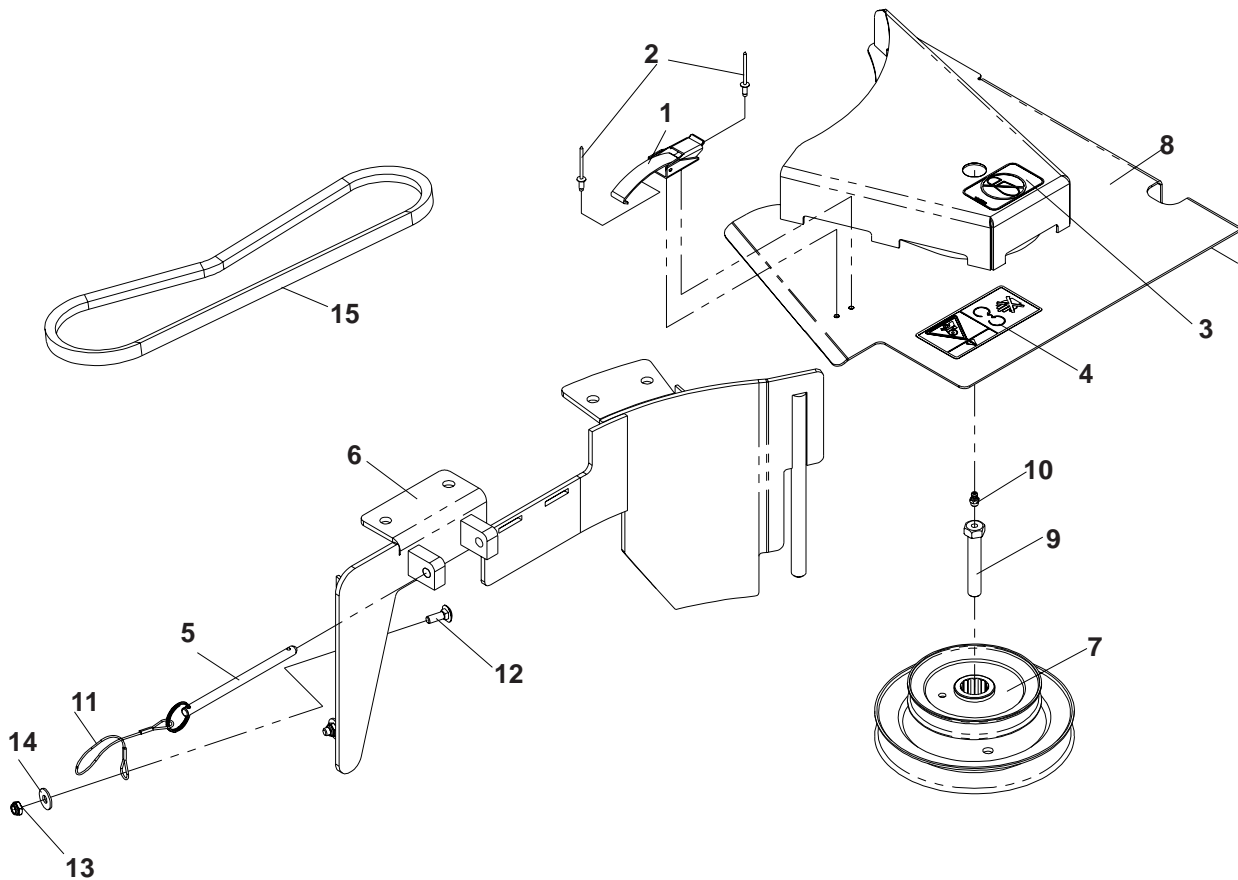

DRIVE KIT ASSEMBLY

(539) 111276 - 48 INCH DECK

ITEM	PART NO.	QTY	DESCRIPTION
1	539109660	1	DRAW LATCH
2	539110740	2	RIVET, BLIND, DOME STYLE, 5/32 DIA.
3	539105743	1	DECAL, NO STEP
4	539105744	1	DECAL, DANGER BELT DRIVES
5	539111270	1	PIN
6	539111236	1	BLOWER DECK PLATE, 42/48
7	539111255	1	PULLEY, STACKED DOUBLE, 42/48
8	539111272	1	BELT SHIELD W/DECALS & LATCH, 48"
9	539108951	1	HCS, 7/16-20 X 2 1/2, GR5, SPEC.
10	539976998	1	ZERK
11	539102563	1	LANYARD
12	539990074	4	RHSNB, 1/4-20 X 3/4, GR2
13	539990598	4	WASHER, 1/4
14	539108120	4	NUT, 1/4C, THIN NYLOC
15	539111305	1	BELT

DRIVE KIT ASSEMBLY

(539) 111277 - 52 INCH DECK

ITEM	PART NO.	QTY	DESCRIPTION
1	539109660	1	DRAW LATCH
2	539110740	2	RIVET, BLIND, DOME STYLE, 5/32 DIA.
3	539105743	1	DECAL, NO STEP
4	539105744	1	DECAL, DANGER BELT DRIVES
5	539111270	1	PIN
6	539111264	1	BLOWER DECK PLATE, 52
7	539111256	1	PULLEY, STACKED DOUBLE, 52
8	539111273	1	BELT SHIELD W/DECALS & LATCH, 52
9	539108951	1	HCS, 7/16-20 X 2 1/2, GR5, SPEC.
10	539976998	1	ZERK
11	539102563	1	LANYARD
12	539990074	4	RHSNB, 1/4-20 X 3/4, GR2
13	539990598	4	WASHER, 1/4
14	539108120	4	NUT, 1/4C, THIN NYLOC
15	539111306	1	BELT

DRIVE KIT ASSEMBLY

(539) 111278 - 61 INCH DECK

ITEM	PART NO.	QTY	DESCRIPTION
1	539109660	1	DRAW LATCH
2	539110740	2	RIVET, BLIND, DOME STYLE, 5/32 DIA.
3	539105743	1	DECAL, NO STEP
4	539105744	1	DECAL, DANGER BELT DRIVES
5	539111270	1	PIN
6	539111240	1	BLOWER DECK PLATE, 61
7	539111257	1	PULLEY, STACKED DOUBLE, 61
8	539111274	1	BELT SHIELD W/DECALS & LATCH, 61
9	539108951	1	HCS, 7/16-20 X 2 1/2, GR5, SPEC.
10	539976998	1	ZERK
11	539102563	1	LANYARD
12	539990074	4	RHSNB, 1/4-20 X 3/4, GR2
13	539990598	4	WASHER, 1/4
14	539108120	4	NUT, 1/4C, THIN NYLOC
15	539111307	1	BELT