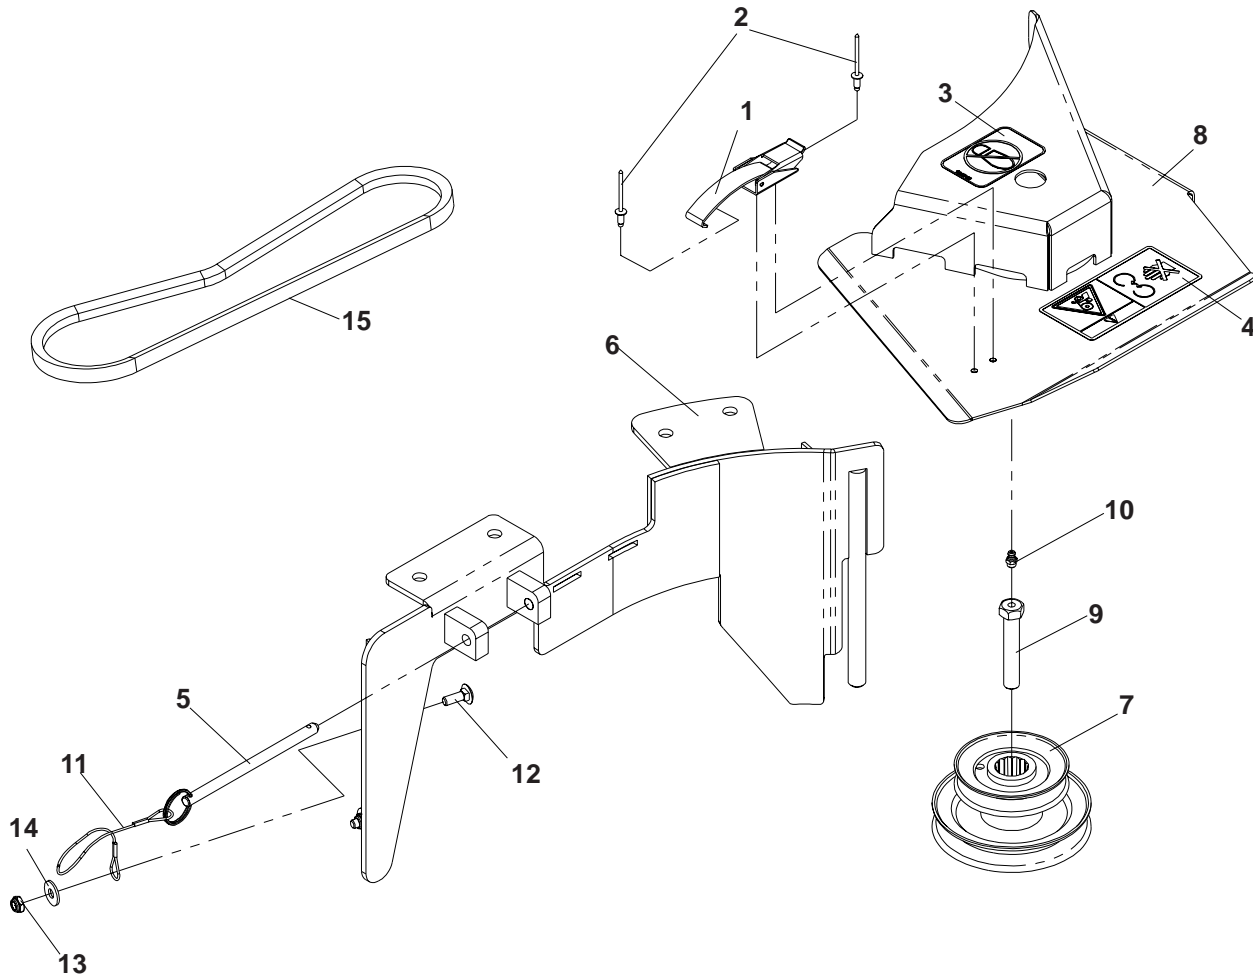

DRIVE KIT ASSEMBLY

(539) 111275 - 42 INCH DECK

ITEM	PART NO.	QTY	DESCRIPTION
1	539109660	1	DRAW LATCH
2	539110740	2	RIVET, BLIND, DOME STYLE, 5/32 DIA.
3	539105743	1	DECAL, NO STEP
4	539105744	1	DECAL, DANGER BELT DRIVES
5	539111270	1	PIN
6	539111236	1	BLOWER DECK PLATE, 42/48
7	539111255	1	PULLEY, STACKED DOUBLE, 42/48
8	539111271	1	BELT SHIELD W/DECALS & LATCH, 42"
9	539108951	1	HCS, 7/16-20 X 2 1/2, GR5, SPEC.
10	539976998	1	ZERK
11	539102563	1	LANYARD
12	539990074	4	RHSNB, 1/4-20 X 3/4, GR2
13	539990598	4	WASHER, 1/4
14	539108120	4	NUT, 1/4C, THIN NYLOC
15	539111304	1	BELT

DRIVE KIT ASSEMBLY

(539) 111276 - 48 INCH DECK

ITEM	PART NO.	QTY	DESCRIPTION
1	539109660	1	DRAW LATCH
2	539110740	2	RIVET, BLIND, DOME STYLE, 5/32 DIA.
3	539105743	1	DECAL, NO STEP
4	539105744	1	DECAL, DANGER BELT DRIVES
5	539111270	1	PIN
6	539111236	1	BLOWER DECK PLATE, 42/48
7	539111255	1	PULLEY, STACKED DOUBLE, 42/48
8	539111272	1	BELT SHIELD W/DECALS & LATCH, 48"
9	539108951	1	HCS, 7/16-20 X 2 1/2, GR5, SPEC.
10	539976998	1	ZERK
11	539102563	1	LANYARD
12	539990074	4	RHSNB, 1/4-20 X 3/4, GR2
13	539990598	4	WASHER, 1/4
14	539108120	4	NUT, 1/4C, THIN NYLOC
15	539111305	1	BELT