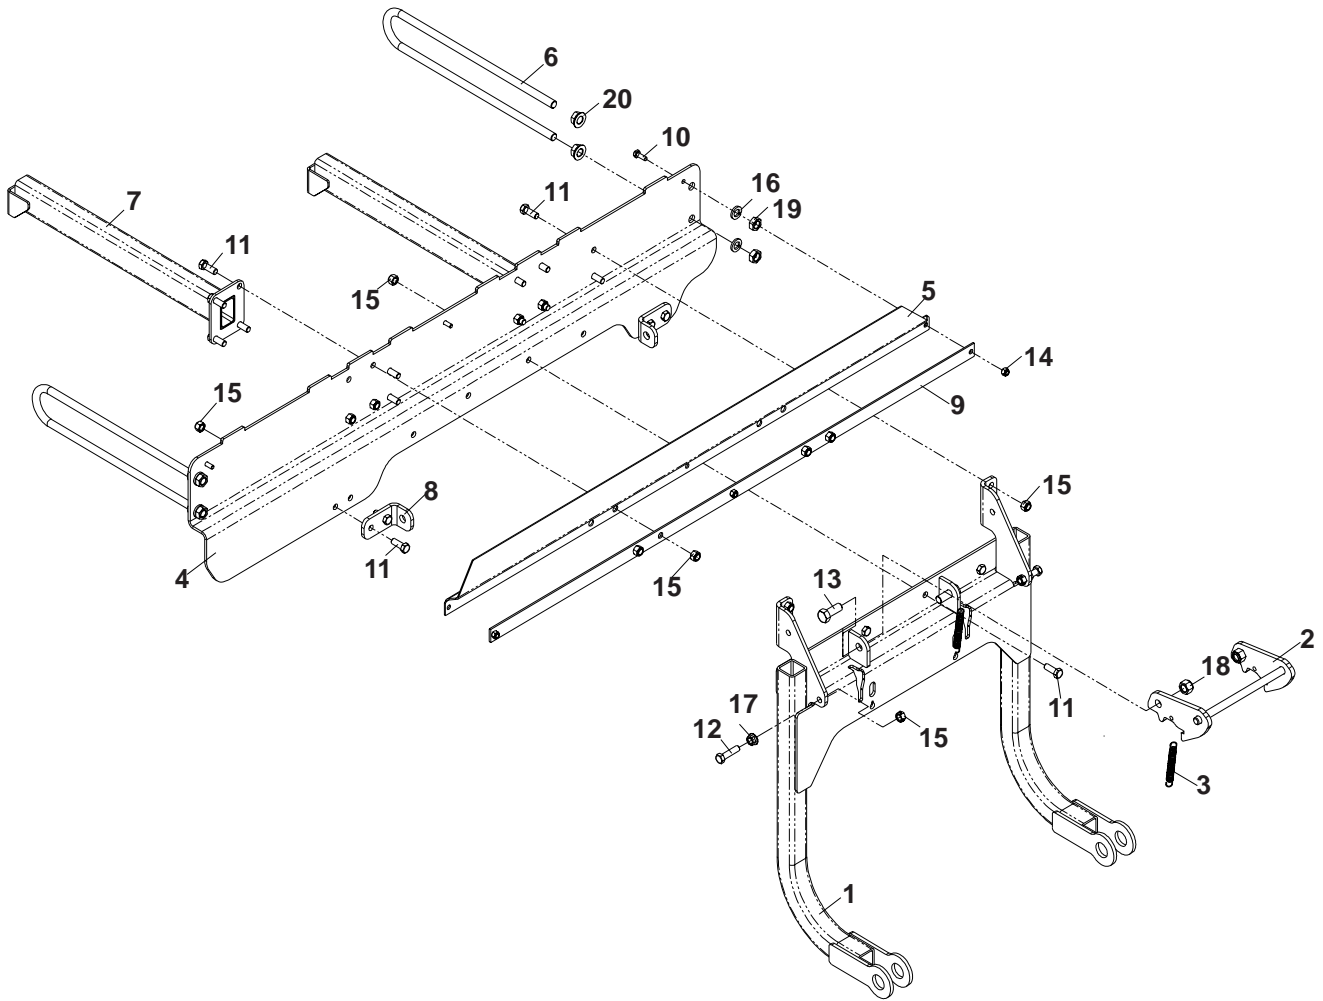

Collection System

Parts Manual

**Models: 111280 / HCS9
111281 / HCS13**

(03/31/05)

HOOD ASSEMBLY

HOOD ASSEMBLY

ITEM	PART NO.	QTY	DESCRIPTION
1	539111172	1	HOOD
2	539111174	1	HOOD SUPPORT
3	539111175	2	SUPPORT, DRAW LATCH
4	539111177	2	HOOD HINGE
5	539111181	2	MOUNT PLATE
6	539111182	1	INLET TUBE
7	539111260	1	DECAL, VENTILATION
8	539200478	2	DRAW LATCH, FLEXIBLE T-HANDLE
9	539111183	1	MESH, POLY DIAMOND
10	539111186	6	SCREW, #10-24 X 1 1/8, MACH.
11	539105408	21	WASHER, #10
12	539976977	6	NUT, #10-24, NYLOC
13	539976978	8	NUT, 1/4C, NYLOC
14	539976979	8	NUT, 3/8C, NYLOC
15	539990613	2	NUT, 3/8C
16	539991003	8	HCS, 1/4-20 X 1 3/4
17	539990645	6	RHSNB, 3/8-16 X 1
18	539990730	2	HCS, 3/8-16 X 1 3/4
19	539990598	16	WASHER, 1/4
20	539102744	11	RIVET, 3/16 X 1/4
21	539111287	1	HOSE, 58", MODEL HCS13
	539111314	1	HOSE, 54", MODEL HCS9
22	539111339	1	HOOD SUPPORT, REAR
23	539200684	30	RIVET, 1/4 STAVEX
24	539110033	8	WASHER, #10

HITCH ASSEMBLY

HITCH ASSEMBLY

ITEM	PART NO.	QTY	DESCRIPTION
1	539111155	1	HITCH
2	539111190	1	LATCH
3	539977250	2	SPRING
4	539111157	1	MOUNT Z BRACE
5	539111167	1	SEAL, RUBBER
6	539111158	2	SUPPORT, OUTER
7	539111162	2	SUPPORT ARM
8	539111267	2	BRACKET, SUPPORT
9	539111171	1	SEAL STRAP
10	539990580	3	HCS, 1/4-20 X 3/4
11	539990563	20	HCS, 3/8-16 X 1
12	539990655	2	HCS, 3/8-16 X 1 1/2
13	539108369	2	HCS, 1/2-13 X 1 1/4
14	539976978	3	NUT, 1/4C, NYLOC
15	539976979	22	NUT, 3/8C, NYLOC
16	539990254	4	WASHER, 1/2
17	539990613	2	NUT, 3/8C
18	539101331	2	NUT, 1/2C, NYLOC
19	539990625	4	NUT, 1/2, JAM
20	539111187	4	NUT, 1/2-13, WHIZLOCK